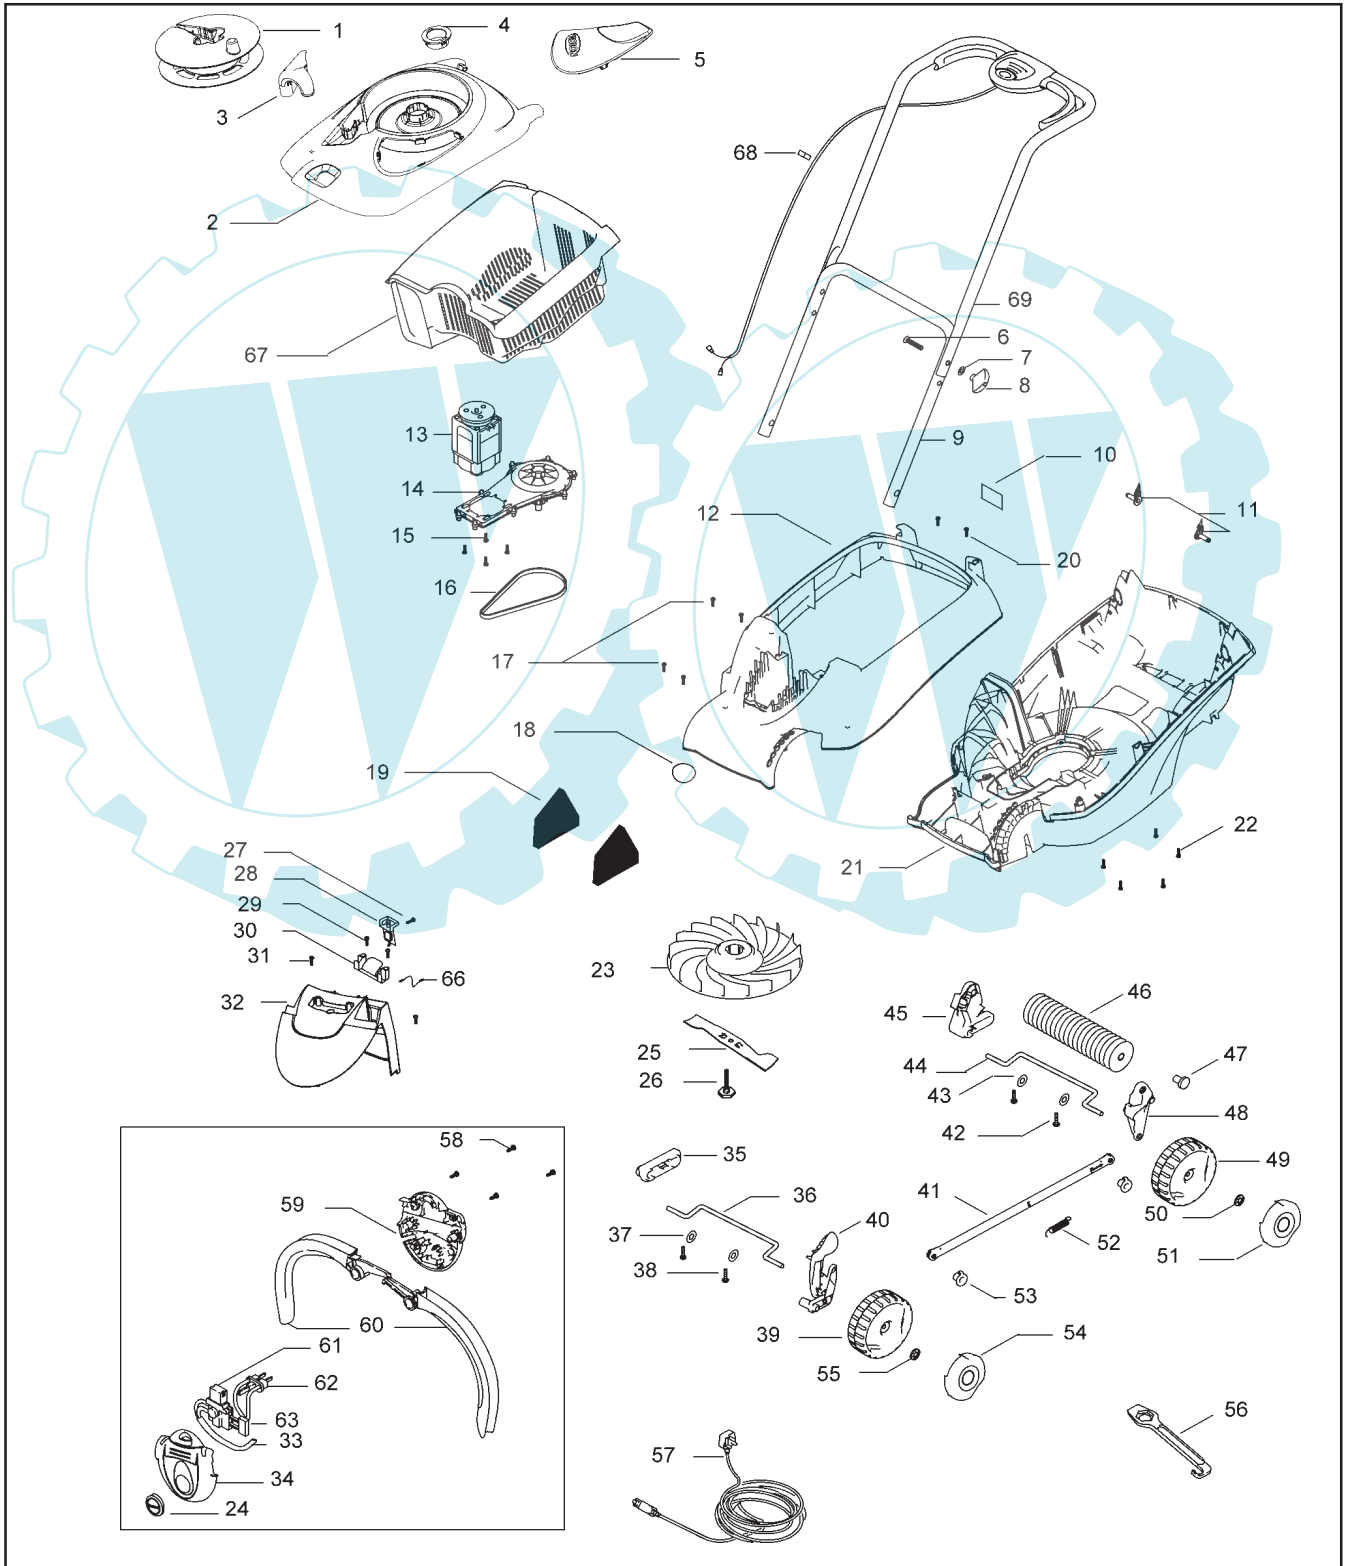

brand | Flymo

date | 05.02.2004 | Sheet 1/2

Publication No. AP0402004

Model

Roller compact 4000
Roller compact 4000

Product Number

9644406-01 (UK)
9644406-62 (Eu)

brand | Flymo

date | 05.02.2004 | Sheet 2/2

Roller Compact 4000

pos	Part No	Description	Qty	pos	Part No	Description	Qty
1	5128232-00/5	Spool assy	1	39	5128201-00/0	Wheel	2
2	5119657-00/4	Lid assy	1	40	5128200-00/2	Height adjustment arm	1
		include * items					
3	* 5128223-00/4	Cable guide	1	41	5128182-00/2	Link rod	1
4	* 5131128-00/0	Bearing moulded	1	42	5149753-01/3	Screw	2
5	* 5119581-00/6	Vision window	1	43	5139189-00/4	Washer	2
6	5149198-01/1	Bolt	2	44	5128199-00/6	Axle	1
7	5140266-00/7	Washer	2	45	5128205-00/1	Spacer Rear RH	1
8	5107091-64/6	Wing knob	2	46	5128204-00/4	Roller	1
9	5118323-00/4	Handle lower	1	47	5130789-00/1	Roller pin	2
10	5138587-00/0	Label, warning	1	48	5128203-00/6	Spacer Rear LH	1
11	5130680-00/1	Handle fix	2	49	5128206-00/9	Wheel	2
12	5107100-00/9	Deck upper	1	50	5149680-00/0	Starlock washer	2
13	5119655-00/8	Motor	1	51	5128207-00/7	Hub cap	2
14	5119595-00/6	Drive assy	1	52	5131090-00/2	Spring	1
15	5139608-00/3	Screw	4	53	5131091-00/0	Pin	2
16	5131073-00/8	Belt	1	54	5128202-00/8	Hub cap	2
17	5149753-01/3	Screw	4	55	5149680-00/0	Starlock washer	2
18	5131139-00/7	Badge	1	56	5127933-00/9	Spanner	1
19	5131092-00/8	Filter	2	57	5127250-03/2	Cable	1
20	5149753-01/3	Screw	2	58	5130873-00/2	Screw	4
21	5107099-00/3	Deck lower	1	59	UK, 5119457-68/6	Switchbox lower	1
22	5139608-00/3	Screw	5		Eu 5119458-68/4	Switchbox lower	1
23	5119481-00/9	Impeller	1	60	5130896-00/3	Levers kit	1
24	5131030-64/4	Button, lock off	1	61	5130504-00/3	Switch	1
25	5119480-00/1	Blade	1	62	UK 5127696-00/2	Pin retainer	1
26	5137608-00/5	Blade bolt	1		Eu 5131117-00/3	Pin retainer	1
27	5130755-00/1	Screw	1	63	5148397-01/0	Capacitor	1
28	5130747-00/8	Switch/bracket assy	1	66	5130700-00/7	Cowl Lead assy	1
29	5149753-01/3	Screw	2	67	5107102-00/5	Grass basket	1
30	5127871-00/1	Lid latch	1	68	5138574-00/8	Cable clip	2
31	5149753-01/3	Screw	2	69	5118303-00/6	Handle, upper	1
32	5107101-00/7	Motor cowl	1				
33	5130710-01/4	Lead assy	1				
34	5119456-68/8	Switchbox upper	1				
35	5131089-00/4	Spacer, front RH	1				
36	5128199-00/6	Axle	1				
37	5139189-00/4	Washer	2				
38	5149753-01/3	Screw	2